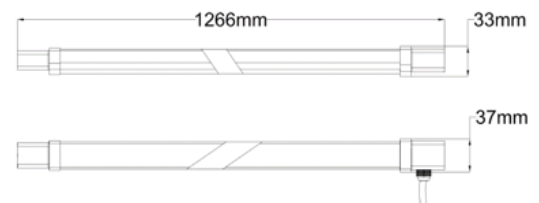

SANANBIO™

HORTICULTURE LIGHTING

SKYLARK

A VERSATILE LIGHT BAR FOR VERTICAL FARM AND GREENHOUSE GROWERS

HIGHLIGHTS

- Proven results: over 100,000 fixtures deployed worldwide
- Flexible inter-connection options: choose between daisy-chain (Skylark Plus) and single-ended (Skylark)
- Spectrum-optimized by plant scientists and tested by growers
- Energy-efficient & easy installation

SPECIFICATIONS

EFFICACY	2.0*	$\mu\text{Mol/Joule}$
ACTIVE RADIATION	380-800	nm
BEAM ANGLE	120	
VOLTAGE	100-277	V
FREQUENCY	50/60	Hz
IP	IP 65	
CERTIFICATION	ETL/CE	Kg
WEIGHT	0.68	Kg/Lb
DIMENSIONS	4	FT
LIFE TIME	>36,000	L90**

*Efficacy varies by spectrum
** 90% of initial output.

SPECTRUM

SKYLARK

SKYLARK PLUS