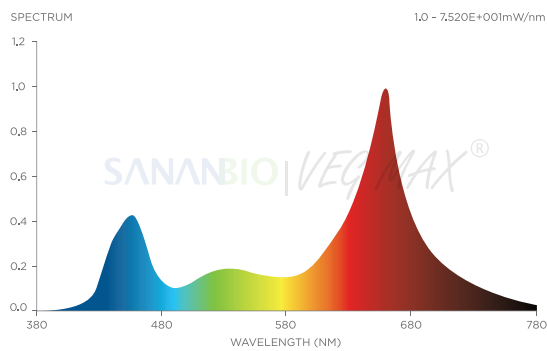

SANANBIO™

HORTICULTURE LIGHTING

SKYLARK

A VERSATILE LIGHT BAR FOR VERTICAL FARM AND GREENHOUSE GROWERS

HIGHLIGHTS

- Proven results: over 100,000 fixtures deployed worldwide
- Flexible inter-connection options: choose between daisy-chain (Skylark Plus) and single-ended (Skylark)
- Spectrum-optimized by plant scientists and tested by growers
- Energy-efficient & easy installation

SPECIFICATIONS

EFFICACY	2.0*	$\mu\text{Mol/Joule}$
ACTIVE RADIATION	380-800	nm
BEAM ANGLE	120	
VOLTAGE	100-277	V
FREQUENCY	50/60	Hz
IP	IP 65	
CERTIFICATION	ETL/CE	Kg
WEIGHT	0.68	Kg/Lb
DIMENSIONS	4	FT
LIFE TIME	>36,000	L90**

*Efficacy varies by spectrum
** 90% of initial output.

SPECTRUM